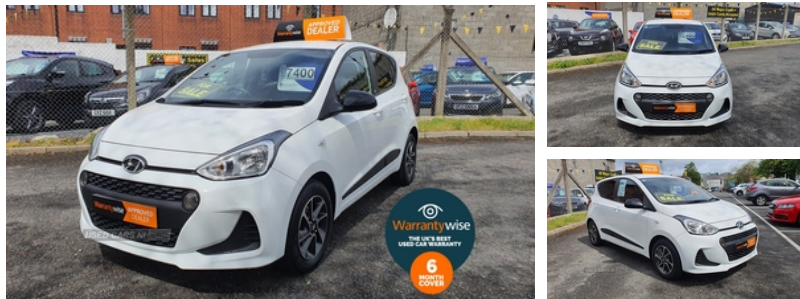

## Hyundai i10 1.0 Go SE 5dr | 2018

**SORRY NOW SOLD !**

**£7,400**

**Miles:** 27865  
**Fuel Type:** Petrol  
**Transmission:** Manual  
**Colour:** White  
**Engine Size:** 998  
**CO2 Emission:** 108  
**Tax Band:** Petrol/Diesel (£155 p/a)  
**Body Style:** Hatchback  
**Insurance** 3D  
**group:**  
**Reg:** NRZ6855

### Vehicle Features

3x3 point rear seatbelts, 4 speakers, 7" Touch screen navigation, 12v power outlet - front, 14" alloy wheels, 60/40 split folding flat to floor rear seats, ABS/EBD, Air conditioning, Apple car play/Android Auto, Black bodyside mouldings, Black finish on B pillars, Black headlining, Bluetooth system, Body colour door handles, Body coloured bumpers, Brake assist function, Childproof rear door locks, Cloth upholstery, Courtesy lights, Cruise control + speed limiter, Curtain airbags, DAB Digital radio, Daytime running lights, Driver's seat height adjustment, Driver + passenger vanity mirrors, Driver/Front Passenger airbags, Driver/passenger sunvisors with ticket holders, Electrically adjustable and heated door mirrors, Electric front windows, Electric rear windows, Electronic stability control, Front/rear adjustable head restraints, Front and rear bottle holders, Front and rear seatbelt reminder, Front door pockets, Front intermittent wash wipers, Front seatbelt pretensioners, Front side airbags, Gloss black door mirrors, Height adjustable steering column, Immobiliser, Isofix child seat preparation, Leather gearknob, Leather steering wheel, Luggage compartment lighting, PAS, Passenger airbag deactivate switch, Perimeter alarm, Privacy glass, RDS radio with MP3 player, Rear door pockets, Rear spoiler, Rear wiper, Remote central locking, Space saver spare wheel, Speed sensitive auto door locking, Steering wheel mounted controls, Traction control, Trip computer, Tyre pressure monitoring system, USB/aux input socket, Vehicle Stability Control (VSC)